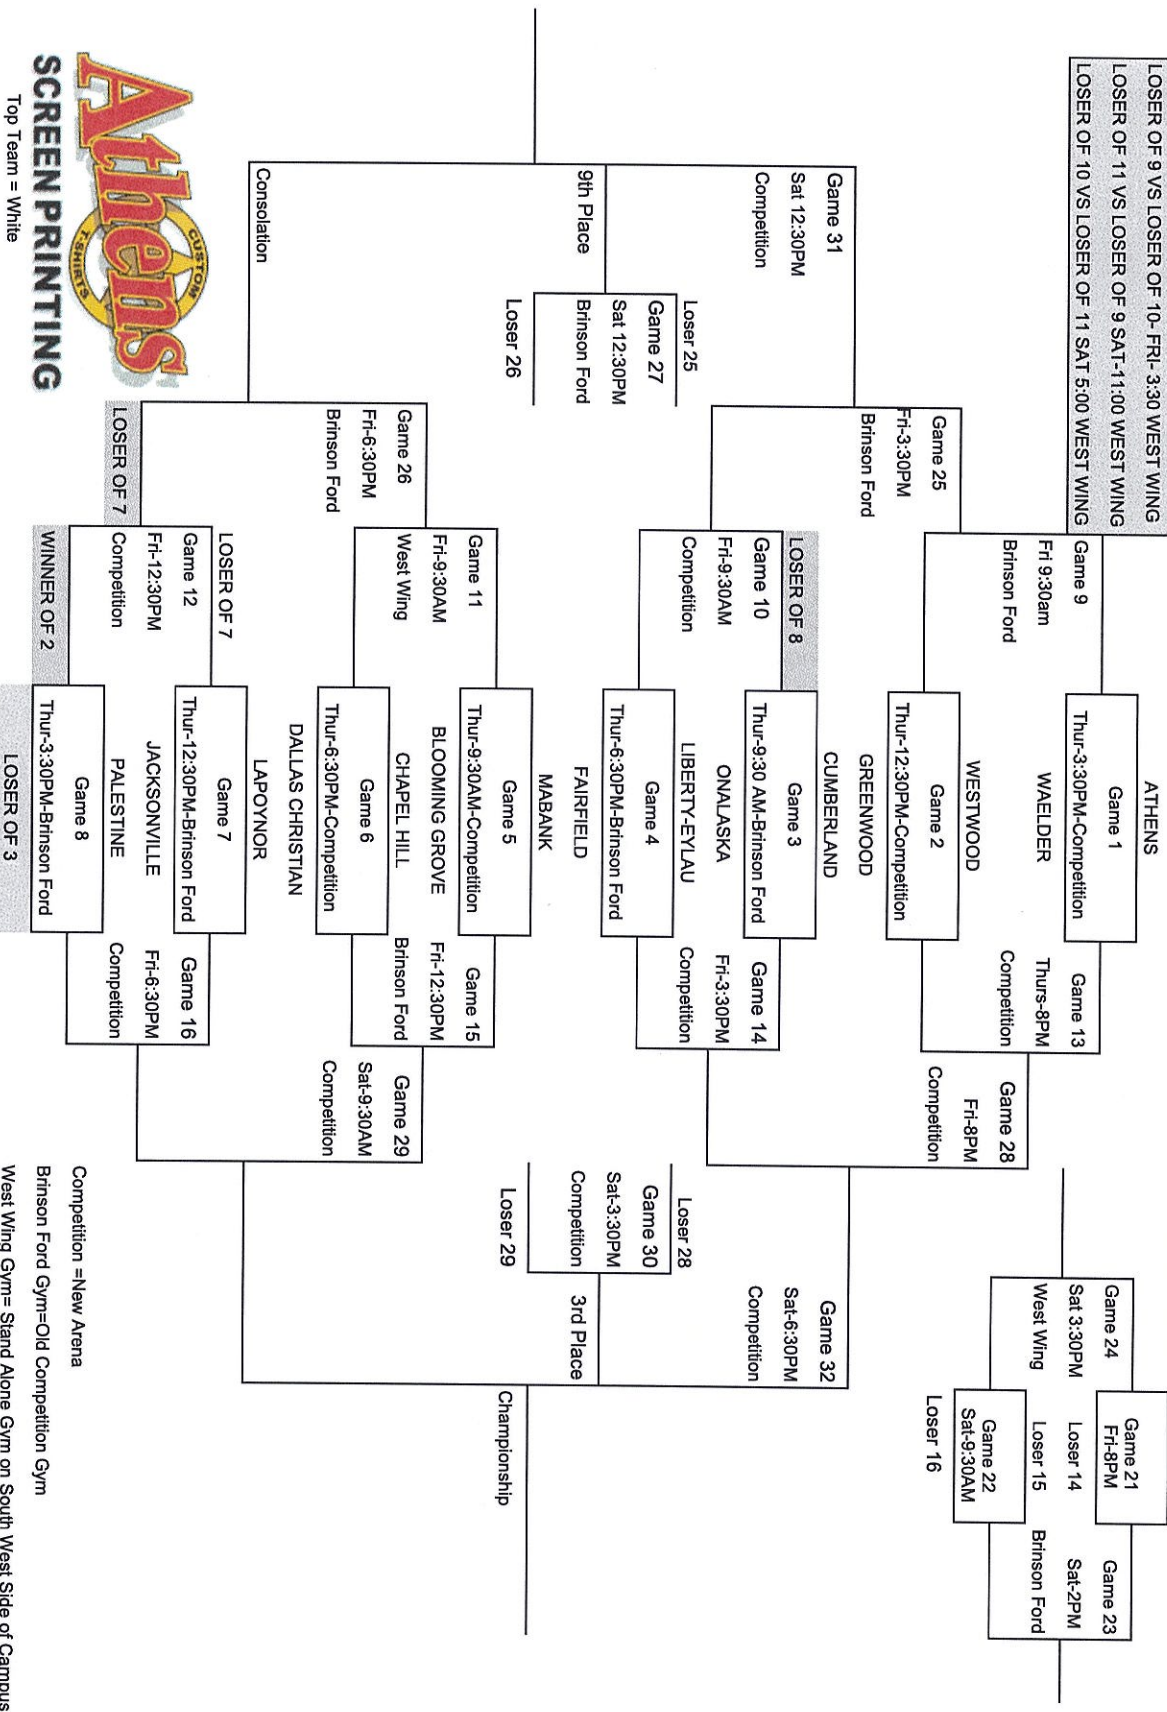

# ATHENS INVITATIONAL SPONSORED BY ATHENS SCREEN PRINTING BOYS DIVISION UPDATED 10/13

Home team listed first

LOSER OF 9 VS LOSER OF 10- FRI- 3:30 WEST WING  
LOSER OF 11 VS LOSER OF 9 SAT-1:1:00 WEST WING  
LOSER OF 10 VS LOSER OF 11 SAT 5:00 WEST WING

Games 21 & 22 in Brinson Ford Gym

Loser 13

Top Team = White

Competition =New Arena  
Brinson Ford Gym=Old Competition Gym  
West Wing Gym= Stand Alone Gym on South West Side of Campus

ATHENS INVITATIONAL SPONSORED BY ATHENS SCREEN PRINTING  
GIRLS' DIVISION

updated 12/2

Home team listed first in Round Robin Games  
 LOSER OF 9 VS LOSER OF 10- FRI. 2:00pm WEST WING  
 LOSER OF 10 VS LOSER OF 11 SAT 8:00am WEST WING  
 LOSER OF 11 VS LOSER OF 9 SAT 12:30pm WEST WING