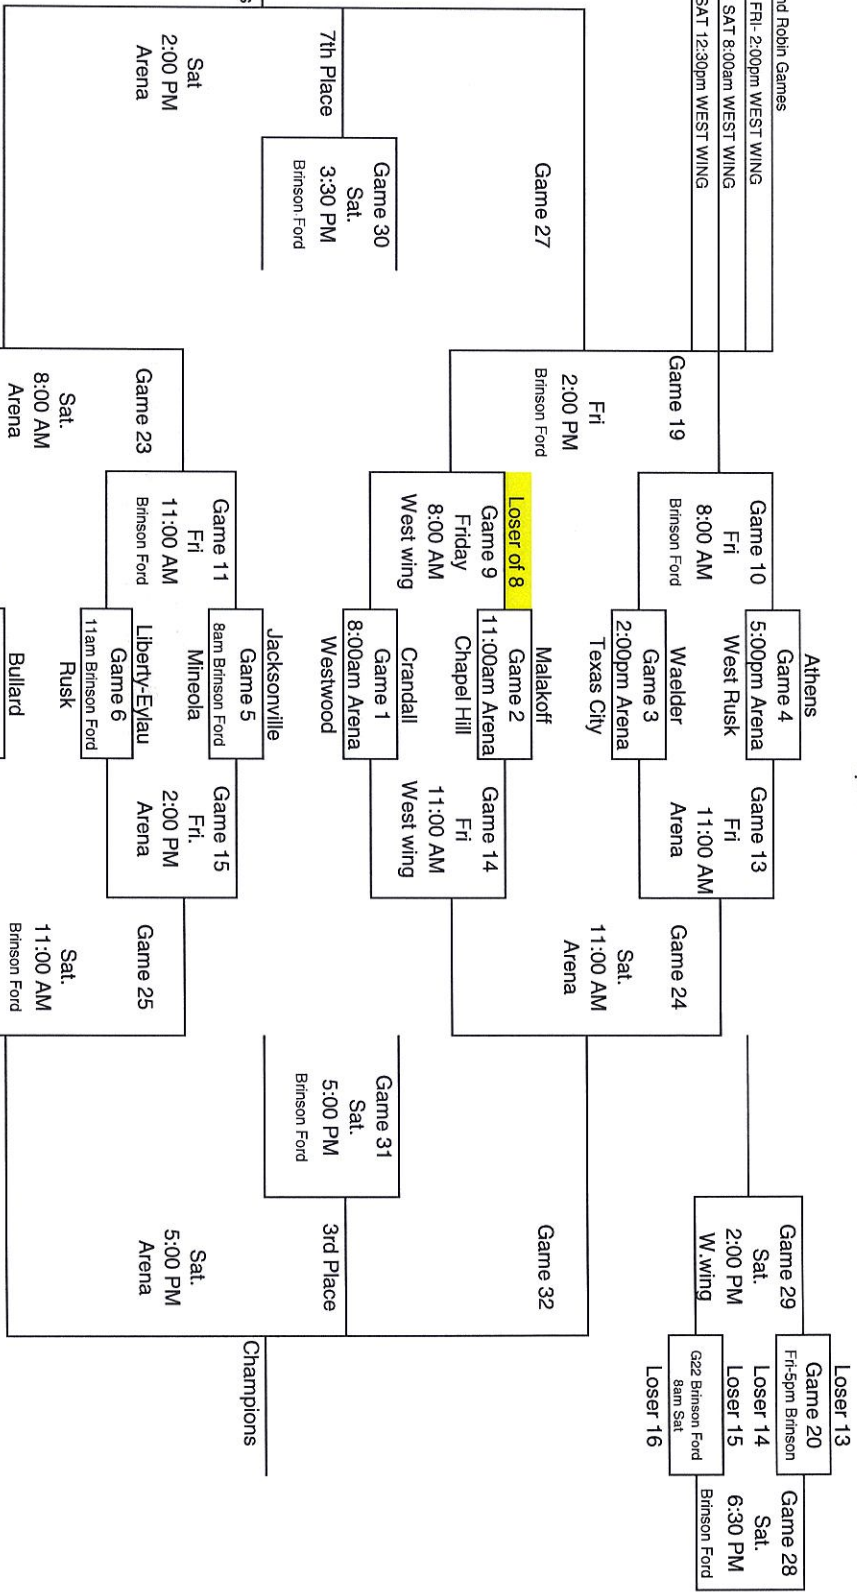

# ATHENS INVITATIONAL SPONSORED BY ATHENS SCREEN PRINTING BOYS DIVISION UPDATED 10/13

Home team listed first

LOSER OF 9 VS LOSER OF 10- FRI- 3:30 WEST WING  
LOSER OF 11 VS LOSER OF 9 SAT-1:1:00 WEST WING  
LOSER OF 10 VS LOSER OF 11 SAT 5:00 WEST WING

Games 21 & 22 in Brinson Ford Gym

Loser 13

Top Team = White

Competition =New Arena  
Brinson Ford Gym=Old Competition Gym  
West Wing Gym= Stand Alone Gym on South West Side of Campus

ATHENS INVITATIONAL SPONSORED BY ATHENS SCREEN PRINTING  
GIRLS' DIVISION

updated 12/2

Home team listed first in Round Robin Games  
 LOSER OF 9 VS LOSER OF 10- FRI. 2:00pm WEST WING  
 LOSER OF 10 VS LOSER OF 11 SAT 8:00am WEST WING  
 LOSER OF 11 VS LOSER OF 9 SAT 12:30pm WEST WING